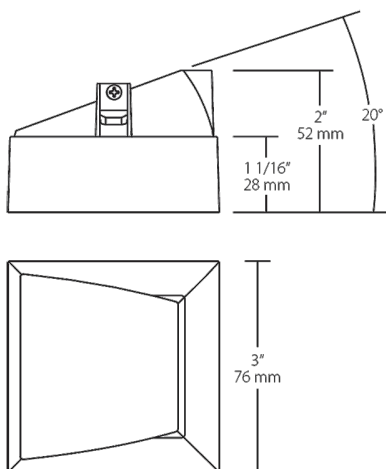

Suitable in accordance with FAR Subpart 25.4.

NDTRIM3S40A-B-TL

Dimensions

Features

- Durable die-cast aluminum
- High-efficiency TIR optics
- Optic and trim included

Ordering Matrix

Family	Size	Shape	Optics	Color	Trim
NDTRIM	3	S	40A	B	TL
	3 = 3"	S = Square	80 = 80° Downlight 50 = 50° Downlight 40A = 40° Adjustable 20A = 20° Adjustable W = Wall Washer	B = Black W = White M = Matte Silver	Blank = Trimmed TL = Trimless