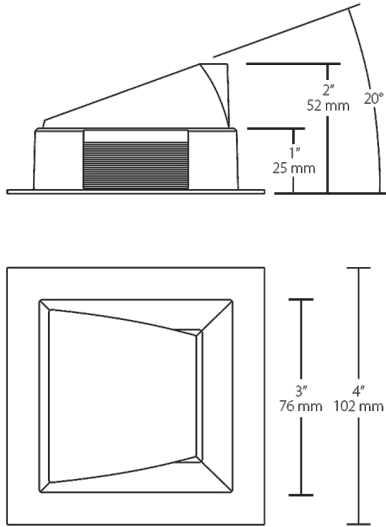

Die-cast aluminum trim cone with high-efficiency TIR optics.

Color: White

Weight: 0.8 lbs

Project:	Type:
Prepared By:	Date:

Driver Info		LED Info	
Type:	Sold Separately	Watts:	0W
120V:	See Rough-in*	Color Temp:	N/A
208V:	See Rough-in*	Color Accuracy:	N/A
240V:	See Rough-in*	L70 Lifespan:	See Rough-In*
277V:	See Rough-in*	Lumens:	N/A
Input Watts:	0W	Efficacy:	N/A
Efficiency:	N/A		

Optics:

High-efficiency TIR optics available as a trimmed adjustable 20° beam with 40° vertical adjustment and 360° rotation downlight. Optic and trim cone included.

Construction

Trim Component:

This component must be ordered with New Construction Rough-In in order to make a complete fixture.

Suitable in accordance with FAR Subpart 25.4.

NDTRIM3S20A-W

Dimensions

Features

- Durable die-cast aluminum
- High-efficiency TIR optics
- Optic and trim included

Ordering Matrix

Family	Size	Shape	Optics	Color	Trim
NDTRIM	3	S	20A	W	
	3 = 3"	S = Square	80 = 80° Downlight 50 = 50° Downlight 40A = 40° Adjustable 20A = 20° Adjustable W = Wall Washer	B = Black W = White M = Matte Silver	Blank = Trimmed TL = Trimless