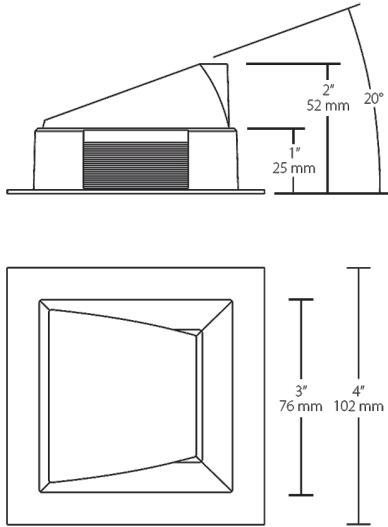

Die-cast aluminum trim cone with high-efficiency TIR optics.

Color: Matte silver

Weight: 0.8 lbs

Project:	Type:
Prepared By:	Date:

Driver Info		LED Info	
Type:	Sold Separately	Watts:	0W
120V:	See Rough-in*	Color Temp:	N/A
208V:	See Rough-in*	Color Accuracy:	N/A
240V:	See Rough-in*	L70 Lifespan:	See Rough-In*
277V:	See Rough-in*	Lumens:	N/A
Input Watts:	0W	Efficacy:	N/A
Efficiency:	N/A		

Suitable in accordance with FAR Subpart 25.4.

NDTRIM3S20A-M

Dimensions

Features

- Durable die-cast aluminum
- High-efficiency TIR optics
- Optic and trim included

Ordering Matrix

Family	Size	Shape	Optics	Color	Trim
NDTRIM	3	S	20A	M	
	3 = 3"	S = Square	80 = 80° Downlight 50 = 50° Downlight 40A = 40° Adjustable 20A = 20° Adjustable W = Wall Washer	B = Black W = White M = Matte Silver	Blank = Trimmed TL = Trimless