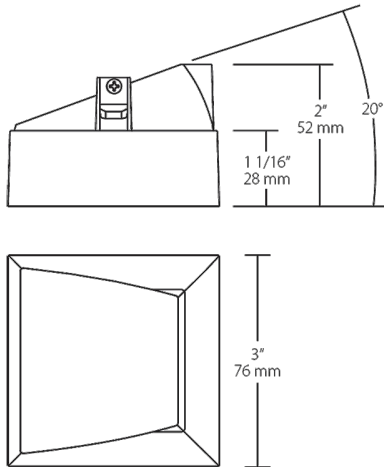

Suitable in accordance with FAR Subpart 25.4.

NDTRIM3S20A-B-TL

Dimensions

Features

- Durable die-cast aluminum
- High-efficiency TIR optics
- Optic and trim included

Ordering Matrix

Family	Size	Shape	Optics	Color	Trim
NDTRIM	3	S	20A	B	TL
	3 = 3"	S = Square	80 = 80° Downlight 50 = 50° Downlight 40A = 40° Adjustable 20A = 20° Adjustable W = Wall Washer	B = Black W = White M = Matte Silver	Blank = Trimmed TL = Trimless