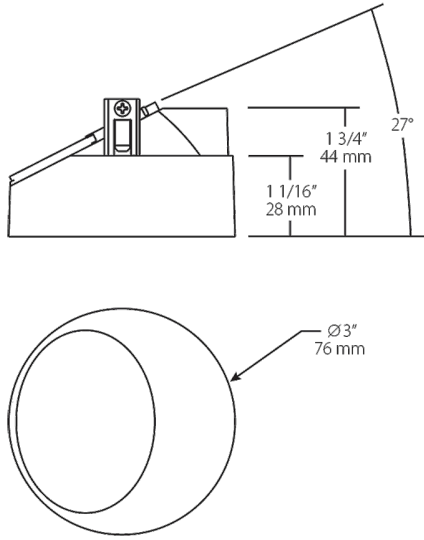

Die-cast aluminum trim cone with high-efficiency TIR optics.

Color: White

Weight: 0.7 lbs

Project:	Type:
Prepared By:	Date:

Driver Info		LED Info	
Type:	Sold Separately	Watts:	0W
120V:	See Rough-in*	Color Temp:	N/A
208V:	See Rough-in*	Color Accuracy:	N/A
240V:	See Rough-in*	L70 Lifespan:	See Rough-In*
277V:	See Rough-in*	Lumens:	N/A
Input Watts:	0W	Efficacy:	N/A
Efficiency:	N/A		

Suitable in accordance with FAR Subpart 25.4.

Dimensions

Features

- Durable die-cast aluminum
- High-efficiency TIR optics
- Optic and trim included

Ordering Matrix

Family	Size	Shape	Optics	Color	Trim
NDTRIM	3	R	W	W	TL
	3 = 3"	R = Round	80 = 80° Downlight 50 = 50° Downlight 40A = 40° Adjustable 20A = 20° Adjustable W = Wall Washer	B = Black W = White M = Matte Silver	Blank = Trimmed TL = Trimless