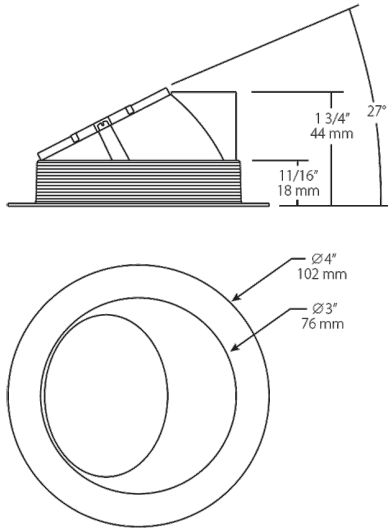

Die-cast aluminum trim cone with high-efficiency TIR optics.

Color: Matte silver

Weight: 0.8 lbs

Project:	Type:
Prepared By:	Date:

Driver Info		LED Info	
Type:	Sold Separately	Watts:	0W
120V:	See Rough-in*	Color Temp:	N/A
208V:	See Rough-in*	Color Accuracy:	N/A
240V:	See Rough-in*	L70 Lifespan:	See Rough-In*
277V:	See Rough-in*	Lumens:	N/A
Input Watts:	0W	Efficacy:	N/A
Efficiency:	N/A		

Suitable in accordance with FAR Subpart 25.4.

Dimensions

Features

- Durable die-cast aluminum
- High-efficiency TIR optics
- Optic and trim included

Ordering Matrix

Family	Size	Shape	Optics	Color	Trim
NDTRIM	3	R	W	M	
	3 = 3"	R = Round	80 = 80° Downlight 50 = 50° Downlight 40A = 40° Adjustable 20A = 20° Adjustable W = Wall Washer	B = Black W = White M = Matte Silver	Blank = Trimmed TL = Trimless