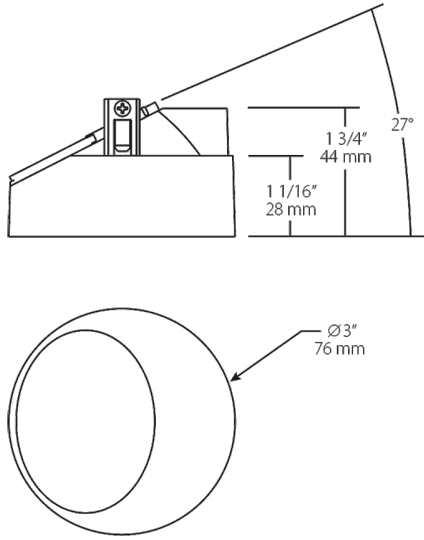

Die-cast aluminum trim cone with high-efficiency TIR optics.

Color: Matte silver

Weight: 0.7 lbs

Project:	Type:
Prepared By:	Date:

Driver Info		LED Info	
Type:	Sold Separately	Watts:	0W
120V:	See Rough-in*	Color Temp:	N/A
208V:	See Rough-in*	Color Accuracy:	N/A
240V:	See Rough-in*	L70 Lifespan:	See Rough-In*
277V:	See Rough-in*	Lumens:	N/A
Input Watts:	0W	Efficacy:	N/A
Efficiency:	N/A		

Suitable in accordance with FAR Subpart 25.4.

Dimensions

Features

- Durable die-cast aluminum
- High-efficiency TIR optics
- Optic and trim included

Ordering Matrix

Family	Size	Shape	Optics	Color	Trim
NDTRIM	3	R	W	M	TL
	3 = 3"	R = Round	80 = 80° Downlight 50 = 50° Downlight 40A = 40° Adjustable 20A = 20° Adjustable W = Wall Washer	B = Black W = White M = Matte Silver	Blank = Trimmed TL = Trimless