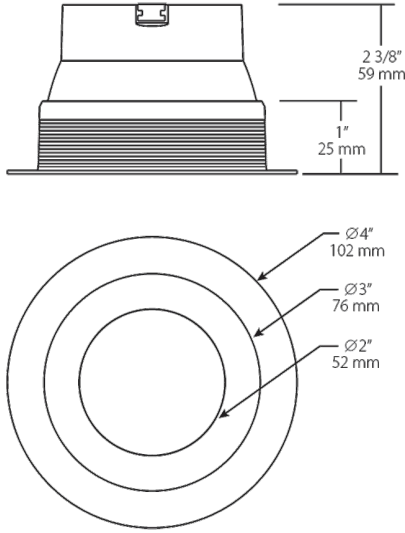

Die-cast aluminum trim cone with high-efficiency TIR optics.

Color: Black

Weight: 0.8 lbs

Project:	Type:
Prepared By:	Date:

Driver Info		LED Info	
Type:	Sold Separately	Watts:	0W
120V:	See Rough-in*	Color Temp:	N/A
208V:	See Rough-in*	Color Accuracy:	N/A
240V:	See Rough-in*	L70 Lifespan:	See Rough-In*
277V:	See Rough-in*	Lumens:	N/A
Input Watts:	0W	Efficacy:	N/A
Efficiency:	N/A		

Suitable in accordance with FAR Subpart 25.4.

Dimensions

Features

- Durable die-cast aluminum
- High-efficiency TIR optics
- Optic and trim included

Ordering Matrix

Family	Size	Shape	Optics	Color	Trim
NDTRIM	3	R	50	B	
	3 = 3"	R = Round	80 = 80° Downlight 50 = 50° Downlight 40A = 40° Adjustable 20A = 20° Adjustable W = Wall Washer	B = Black W = White M = Matte Silver	Blank = Trimmed TL = Trimless