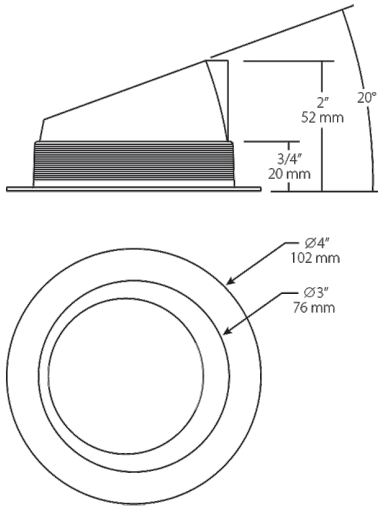

Die-cast aluminum trim cone with high-efficiency TIR optics.

Color: White

Weight: 0.8 lbs

Project:	Type:
Prepared By:	Date:

Driver Info		LED Info	
Type:	Sold Separately	Watts:	0W
120V:	See Rough-in*	Color Temp:	N/A
208V:	See Rough-in*	Color Accuracy:	N/A
240V:	See Rough-in*	L70 Lifespan:	See Rough-In*
277V:	See Rough-in*	Lumens:	N/A
Input Watts:	0W	Efficacy:	N/A
Efficiency:	N/A		

Other

Aperture Size:

3" Trim Module

Warranty:

RAB warrants that our LED products will be free from defects in materials and workmanship for a period of five (5) years from the date of delivery to the end user, including coverage of light output, color stability, driver performance and fixture finish.

Suitable in accordance with FAR Subpart 25.4.

Dimensions

Features

- Durable die-cast aluminum
- High-efficiency TIR optics
- Optic and trim included

Ordering Matrix

Family	Size	Shape	Optics	Color	Trim
NDTRIM	3	R	40A	W	
	3 = 3"	R = Round	80 = 80° Downlight 50 = 50° Downlight 40A = 40° Adjustable 20A = 20° Adjustable W = Wall Washer	B = Black W = White M = Matte Silver	Blank = Trimmed TL = Trimless