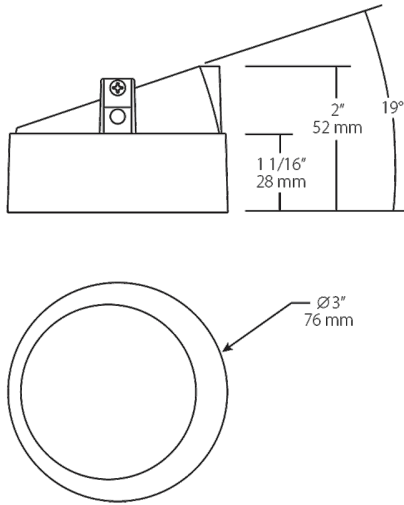

#### Aperture Size:

3" Trim Module

## Dimensions

## Ordering Matrix

Family	Size	Shape	Optics	Color	Trim
NDTRIM	3	R	40A	W	TL
	3 = 3"	R = Round	80 = 80° Downlight 50 = 50° Downlight 40A = 40° Adjustable 20A = 20° Adjustable W = Wall Washer	B = Black W = White M = Matte Silver	Blank = Trimmed TL = Trimless