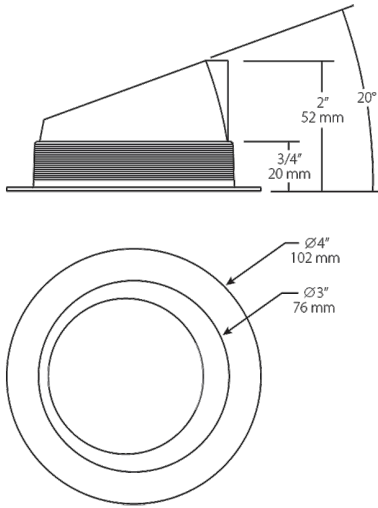

Die-cast aluminum trim cone with high-efficiency TIR optics.

Color: Black

Weight: 0.8 lbs

Project:	Type:
Prepared By:	Date:

Driver Info		LED Info	
Type:	Sold Separately	Watts:	0W
120V:	See Rough-in*	Color Temp:	N/A
208V:	See Rough-in*	Color Accuracy:	N/A
240V:	See Rough-in*	L70 Lifespan:	See Rough-In*
277V:	See Rough-in*	Lumens:	N/A
Input Watts:	0W	Efficacy:	N/A
Efficiency:	N/A		

Suitable in accordance with FAR Subpart 25.4.

NDTRIM3R40A-B

Dimensions

Features

- Durable die-cast aluminum
- High-efficiency TIR optics
- Optic and trim included

Ordering Matrix

Family	Size	Shape	Optics	Color	Trim
NDTRIM	3	R	40A	B	
	3 = 3"	R = Round	80 = 80° Downlight 50 = 50° Downlight 40A = 40° Adjustable 20A = 20° Adjustable W = Wall Washer	B = Black W = White M = Matte Silver	Blank = Trimmed TL = Trimless