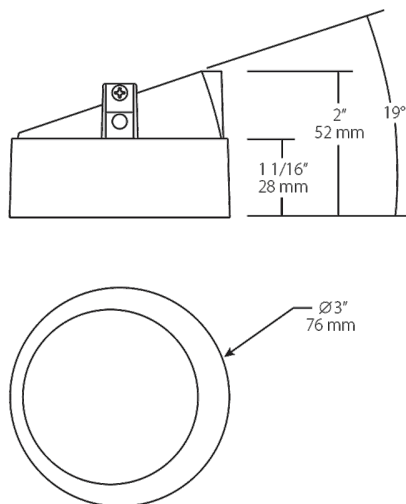

Die-cast aluminum trim cone with high-efficiency TIR optics.

Color: Black

Weight: 0.7 lbs

Project:	Type:
Prepared By:	Date:

Driver Info		LED Info	
Type:	Sold Separately	Watts:	0W
120V:	See Rough-in*	Color Temp:	N/A
208V:	See Rough-in*	Color Accuracy:	N/A
240V:	See Rough-in*	L70 Lifespan:	See Rough-In*
277V:	See Rough-in*	Lumens:	N/A
Input Watts:	0W	Efficacy:	N/A
Efficiency:	N/A		

Other

Aperture Size:

3" Trim Module

Warranty:

RAB warrants that our LED products will be free from defects in materials and workmanship for a period of five (5) years from the date of delivery to the end user, including coverage of light output, color stability, driver performance and fixture finish.

Suitable in accordance with FAR Subpart 25.4.

Dimensions

Features

- Durable die-cast aluminum
- High-efficiency TIR optics
- Optic and trim included

Ordering Matrix

Family	Size	Shape	Optics	Color	Trim
NDTRIM	3	R	40A	B	TL
	3 = 3"	R = Round	80 = 80° Downlight 50 = 50° Downlight 40A = 40° Adjustable 20A = 20° Adjustable W = Wall Washer	B = Black W = White M = Matte Silver	Blank = Trimmed TL = Trimless