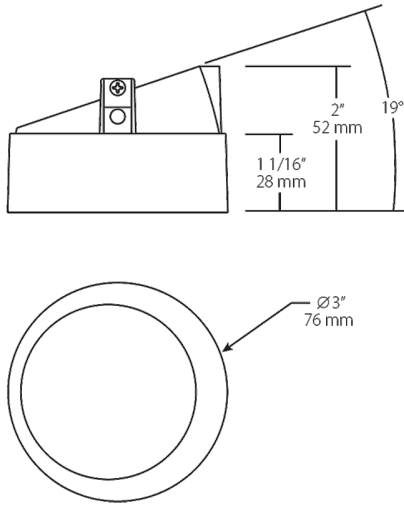

Suitable in accordance with FAR Subpart 25.4.

Dimensions

Features

- Durable die-cast aluminum
- High-efficiency TIR optics
- Optic and trim included

Ordering Matrix

Family	Size	Shape	Optics	Color	Trim
NDTRIM	3	R	20A	W	TL
	3 = 3"	R = Round	80 = 80° Downlight 50 = 50° Downlight 40A = 40° Adjustable 20A = 20° Adjustable W = Wall Washer	B = Black W = White M = Matte Silver	Blank = Trimmed TL = Trimless