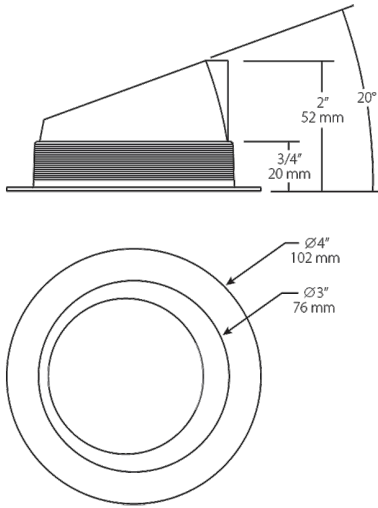

Suitable in accordance with FAR Subpart 25.4.

NDTRIM3R20A-B

Dimensions

Features

- Durable die-cast aluminum
- High-efficiency TIR optics
- Optic and trim included

Ordering Matrix

Family	Size	Shape	Optics	Color	Trim
NDTRIM	3	R	20A	B	
	3 = 3"	R = Round	80 = 80° Downlight 50 = 50° Downlight 40A = 40° Adjustable 20A = 20° Adjustable W = Wall Washer	B = Black W = White M = Matte Silver	Blank = Trimmed TL = Trimless