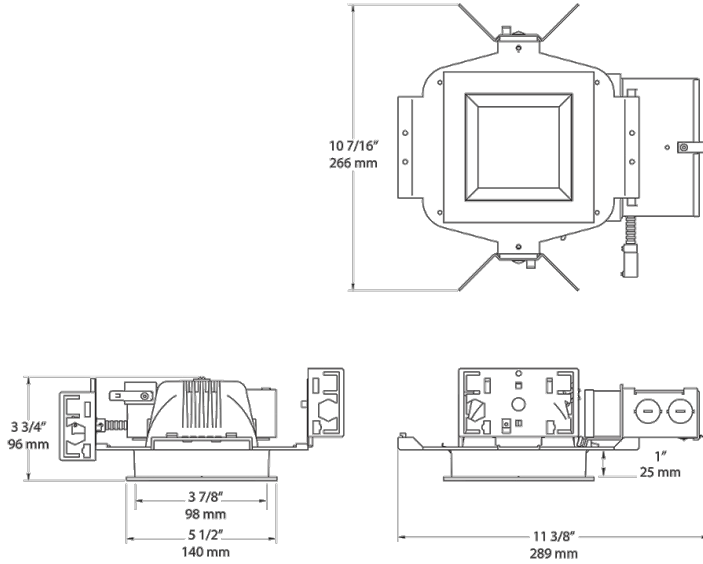

This product is a COTS item manufactured in the United States, and is compliant with the Trade Agreements Act.

GSA Schedule:

Suitable in accordance with FAR Subpart 25.4.

Dimensions

Features

- Butterfly bracket allows mounting with bar stock, "C" channel, 1/2" conduit or nailer bars
- Low-profile design allows for installation in ceilings with limited space
- Absolute White 3-step consistency and black body accurate
- Nanostructure lens eliminates "hot spots" providing smooth and efficient light