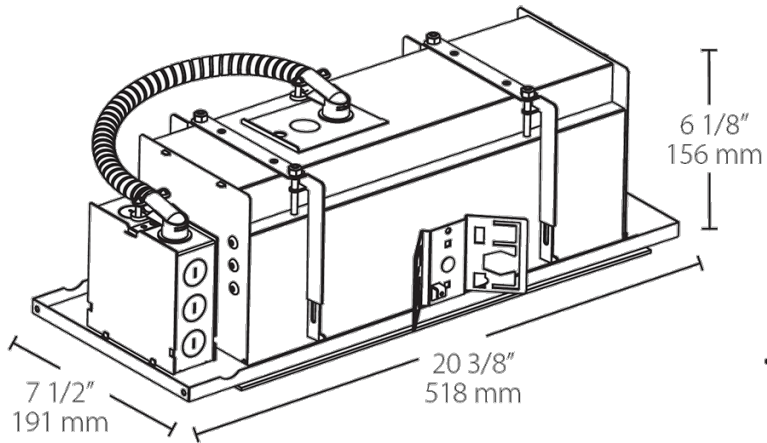

Dimensions

Features

- Adjustable clamps for quick, secure installation
- Accommodates ceilings 1/2" - 2 1/2" thick
- Butterfly bracket allows mounting with bar stock, "C" channel, 1/2" conduit or nailer bars