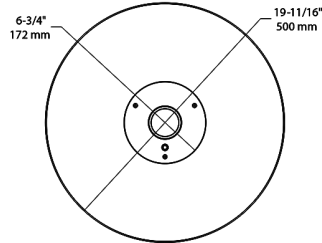

IVGT5U- 70L750WU/WS2/E2

Dimensions

Ordering Matrix

Family	Distribution	Lumen Output	CRI/CCT	Finish	Voltage/Driver	Sensor Options	Lightcloud	Emergency Option
IVG	T5U	70L	750	W	U	/WS2	^	/E2
	T5 = Type V Wide	30L = 3,600 lumens (28W)	750 = 70CRI 5000K	Z = Bronze	U = 120-277V 0-10V Dimming	Blank = No Options	Blank = No Lightcloud	Blank = No Options
	T5C = Type V Concentrated					/WS = 8ft lens Wattstopper	/LC = Light Cloud Controller	/E2 = Emergency
	T5U = Type V Wide with Uplight	50L = 5,500 lumens (45W)	740 = 70CRI 4000K	W = White	4 = 480V 0-10V Dimming	/WS2 = 20ft lens Wattstopper		
	T5CU = Type V Concentrated with Uplight	70L = 7,500 lumens (69W)	730 = 70CRI 3000K