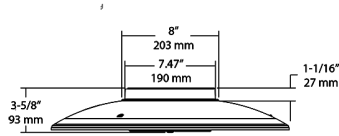

IVGT5U- 70L750WU/WS2/E2

Dimensions

Ordering Matrix

Family	Distribution	Lumen Output	CRI/CCT	Finish	Voltage/Driver	Sensor Options	Lightcloud	Emergency Option
IVG	T5U	70L	750	W	U	/WS2	^	/E2
	T5 = Type V Wide	30L = 3,600 lumens (28W)	750 = 70CRI 5000K	Z = Bronze	U = 120-277V 0-10V Dimming	Blank = No Options	Blank = No Lightcloud	Blank = No Options
	T5C = Type V Concentrated					/WS = 8ft lens Wattstopper	/LC = Light Cloud Controller	/E2 = Emergency
	T5U = Type V Wide with Uplight	50L = 5,500 lumens (45W)	740 = 70CRI 4000K	W = White	4 = 480V 0-10V Dimming	/WS2 = 20ft lens Wattstopper		
	T5CU = Type V Concentrated with Uplight	70L = 7,500 lumens (69W)	730 = 70CRI 3000K