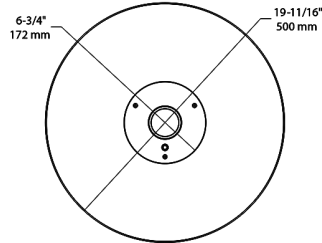

IVGT5U- 50L740WU/LCE2

Dimensions

Ordering Matrix

| Family | Distribution | Lumen Output | CRI/CCT | Finish | Voltage/Driver | Sensor Options | Lightcloud | Emergency Option |
|--------|---|--------------------------|-------------------|------------|----------------------------|------------------------------|------------------------------|--------------------|
| IVG | T5U | 50L | 740 | W | U | ^ | /LC | /E2 |
| | T5 = Type V Wide | 30L = 3,600 lumens (28W) | 750 = 70CRI 5000K | W = White | U = 120-277V 0-10V Dimming | Blank = No Options | Blank = No Lightcloud | Blank = No Options |
| | T5C = Type V Concentrated | | | | | /WS = 8ft lens Wattstopper | /LC = Light Cloud Controller | /E2 = Emergency |
| | T5U = Type V Wide with Uplight | 50L = 5,500 lumens (45W) | 740 = 70CRI 4000K | Z = Bronze | 4 = 480V 0-10V Dimming | /WS2 = 20ft lens Wattstopper | | |
| | T5CU = Type V Concentrated with Uplight | 70L = 7,500 lumens (69W) | 730 = 70CRI 3000K | | | | | |