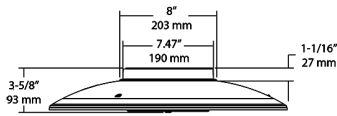

Dimensions

Ordering Matrix

Family	Distribution	Lumen Output	CRI/CCT	Finish	Voltage/Driver	Sensor Options	Lightcloud	Emergency Option
IVG	T5C	70L	740	W	U	/WS	^	^
	T5 = Type V Wide	30L = 3,600 lumens (28W)	750 = 70CRI 5000K	Z = Bronze	U = 120-277V 0-10V Dimming	Blank = No Options	Blank = No Lightcloud	Blank = No Options
	T5C = Type V Concentrated	50L = 5,500 lumens (45W)	740 = 70CRI 4000K	W = White	4 = 480V 0-10V Dimming	/WS = 8ft lens Wattstopper	/LC = Light Cloud Controller	/E2 = Emergency
	T5U = Type V Wide with Uplight	70L = 7,500 lumens (69W)	730 = 70CRI 3000K			/WS2 = 20ft lens Wattstopper