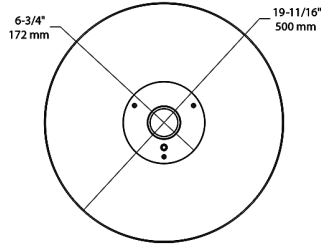

Dimensions

Ordering Matrix

| Family | Distribution | Lumen Output | CRI/CCT | Finish | Voltage/Driver | Sensor Options | Lightcloud | Emergency Option |
|--------|--------------------------------|--------------------------|-------------------|------------|----------------------------|------------------------------|------------------------------|--------------------|
| IVG | T5C | 70L | 730 | Z | U | ^ | ^ | /E2 |
| | T5 = Type V Wide | 30L = 3,600 lumens (28W) | 750 = 70CRI 5000K | Z = Bronze | U = 120-277V 0-10V Dimming | Blank = No Options | Blank = No Lightcloud | Blank = No Options |
| | T5C = Type V Concentrated | 50L = 5,500 lumens (45W) | 740 = 70CRI 4000K | W = White | 4 = 480V 0-10V Dimming | /WS = 8ft lens Wattstopper | /LC = Light Cloud Controller | /E2 = Emergency |
| | T5U = Type V Wide with Uplight | 70L = 7,500 lumens (69W) | 730 = 70CRI 3000K | | | /WS2 = 20ft lens Wattstopper | | |