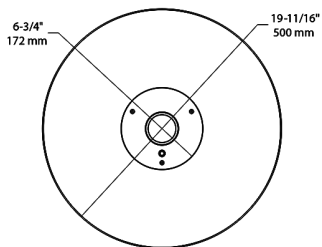

Dimensions

Ordering Matrix

Family	Distribution	Lumen Output	CRI/CCT	Finish	Voltage/Driver	Sensor Options	Lightcloud	Emergency Option
IVG	T5C	70L	730	W	U	/WS2	^	^
	T5 = Type V Wide	30L = 3,600 lumens (28W)	750 = 70CRI 5000K	Z = Bronze	U = 120-277V 0-10V Dimming	Blank = No Options	Blank = No Lightcloud	Blank = No Options
	T5C = Type V Concentrated	50L = 5,500 lumens (45W)	740 = 70CRI 4000K	W = White	4 = 480V 0-10V Dimming	/WS = 8ft lens Wattstopper	/LC = Light Cloud Controller	/E2 = Emergency
	T5U = Type V Wide with Uplight	70L = 7,500 lumens (69W)	730 = 70CRI 3000K			/WS2 = 20ft lens Wattstopper