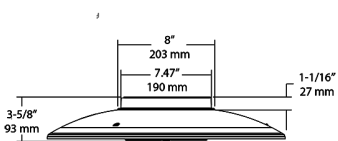

Dimensions

Ordering Matrix

Family	Distribution	Lumen Output	CRI/CCT	Finish	Voltage/Driver	Sensor Options	Lightcloud	Emergency Option
IVG	T5C	70L	730	W	U	/WS2	^	^
	T5 = Type V Wide	30L = 3,600 lumens (28W)	750 = 70CRI 5000K	Z = Bronze	U = 120-277V 0-10V Dimming	Blank = No Options	Blank = No Lightcloud	Blank = No Options
	T5C = Type V Concentrated	50L = 5,500 lumens (45W)	740 = 70CRI 4000K	W = White	4 = 480V 0-10V Dimming	/WS = 8ft lens Wattstopper	/LC = Light Cloud Controller	/E2 = Emergency
	T5U = Type V Wide with Uplight	70L = 7,500 lumens (69W)	730 = 70CRI 3000K			/WS2 = 20ft lens Wattstopper