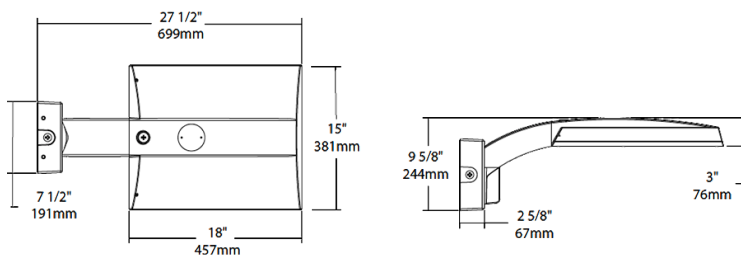

Optical

BUG Rating:

B3 U0 G2

Dimensions

Features

- 0-10V Dimming, standard
- 100,000-Hour LED lifespan

Ordering Matrix

| Family | Distribution | Lumen Output | Mounting | CRI/Color Temp | Finish | Voltage/Driver | Sensor Options | Lightcloud Option |
|--------|--|---|---|---|--|---|---|--|
| IVA | T5S | 100L | WM | 740 | G | H | /7PR | |
| | T2 = Type II T3 = Type III T4 = Type IV T5S = Type V Square FT = Forward Throw | 45L = 4,500 lumens (38W) 75L = 7,500 lumens (67W) 100L = 10,000 lumens (94W) 130L = 13,000 lumens (117W) | PA = Universal Pole Adapter WM = Wall mount SF = Slipfitter | 750 = 70CRI 5000K 740 = 70CRI 4000K 730 = 70CRI 3000K | Z = Bronze W = White G = Roadway Gray K = Black | U = 120-277V 0-10V Dimming H = 347-480V, 0-10V Dimming | Blank = No Options /WS = 8ft lens Wattstopper /WS2 = 20ft lens Wattstopper /WS4 = 40ft lens Wattstopper /7PR = 7-Pin receptacle | Blank = No Lightcloud® /LC = Lightcloud® Controller |