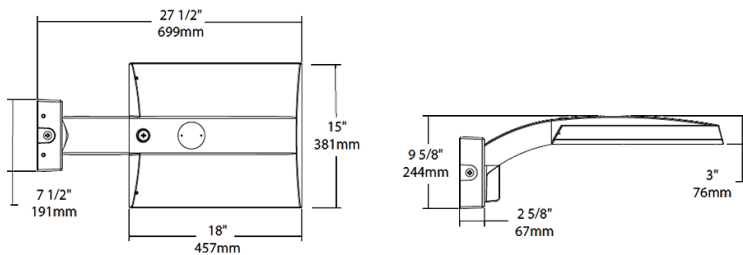

Optical

BUG Rating:

B3 U0 G2

Dimensions

Features

- 0-10V Dimming, standard
- 100,000-Hour LED lifespan

Ordering Matrix

| Family | Distribution | | Lumen Output | Mounting | CRI/Color Temp | Finish | Voltage/Driver | Sensor Options | Lightcloud Option |
|--------|---|---|---|--|--|--|---|--|--|
| IVA | T5S | - | 100L | WM | 730 | K | H | /7PR | |
| | T2 = Type II T3 = Type III T4 = Type IV T5S = Type V Square FT = Forward Throw | | 45L = 4,500 lumens (38W) 75L = 7,500 lumens (67W) 100L = 10,000 lumens (94W) 130L = 13,000 lumens (117W) | PA = Universal Pole Adapter WM = Wall mount SF = Slipfitter | 750 = 70CRI 5000K 740 = 70CRI 4000K 730 = 70CRI 3000K | Z = Bronze W = White G = Roadway Gray K = Black | U = 120-277V 0-10V Dimming H = 347-480V, 0-10V Dimming | Blank = No Options /WS = 8ft lens Wattstopper /WS2 = 20ft lens Wattstopper /WS4 = 40ft lens Wattstopper /7PR = 7-Pin receptacle | Blank = No Lightcloud® /LC = Lightcloud® Controller |