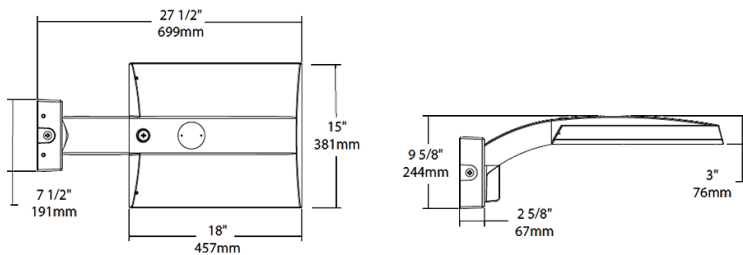

Optical

BUG Rating:

B3 U0 G3

Dimensions

Features

- 0-10V Dimming, standard
- 100,000-Hour LED lifespan

Ordering Matrix

Family	Distribution		Lumen Output	Mounting	CRI/Color Temp	Finish	Voltage/Driver	Sensor Options	Lightcloud Option
IVA	T4	-	100L	WM	730	Z	H	/7PR	
	T2 = Type II T3 = Type III T4 = Type IV T5S = Type V Square FT = Forward Throw		45L = 4,500 lumens (38W) 75L = 7,500 lumens (67W) 100L = 10,000 lumens (94W) 130L = 13,000 lumens (117W)	PA = Universal Pole Adapter WM = Wall mount SF = Slipfitter	750 = 70CRI 5000K 740 = 70CRI 4000K 730 = 70CRI 3000K	Z = Bronze W = White G = Roadway Gray K = Black	U = 120-277V 0-10V Dimming H = 347-480V, 0-10V Dimming	Blank = No Options /WS = 8ft lens Wattstopper /WS2 = 20ft lens Wattstopper /WS4 = 40ft lens Wattstopper /7PR = 7-Pin receptacle	Blank = No Lightcloud® /LC = Lightcloud® Controller