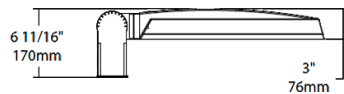

BUG Rating:

B3 U0 G3

Dimensions

Features

- 0-10V Dimming, standard
- 100,000-Hour LED lifespan

Ordering Matrix

Family	Distribution		Lumen Output	Mounting	CRI/Color Temp	Finish	Voltage/Driver	Sensor Options	Lightcloud Option
IVA	T4	-	100L	SF	730	Z	H	/WS4	
	T2 = Type II T3 = Type III T4 = Type IV T5S = Type V Square FT = Forward Throw		45L = 4,500 lumens (38W) 75L = 7,500 lumens (67W) 100L = 10,000 lumens (94W) 130L = 13,000 lumens (117W)	PA = Universal Pole Adapter WM = Wall mount SF = Slipfitter	750 = 70CRI 5000K 740 = 70CRI 4000K 730 = 70CRI 3000K	Z = Bronze W = White G = Roadway Gray K = Black	U = 120-277V 0-10V Dimming H = 347-480V, 0-10V Dimming	Blank = No Options /WS = 8ft lens Wattstopper /WS2 = 20ft lens Wattstopper /WS4 = 40ft lens Wattstopper /7PR = 7-Pin receptacle	Blank = No Lightcloud® /LC = Lightcloud® Controller