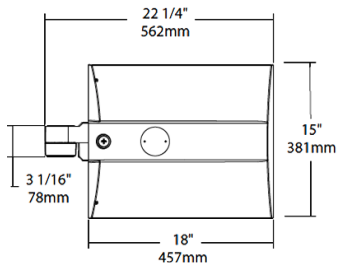

BUG Rating:

B3 U0 G3

Dimensions

Features

- 0-10V Dimming, standard
- 100,000-Hour LED lifespan

Ordering Matrix

Family	Distribution		Lumen Output	Mounting	CRI/Color Temp	Finish	Voltage/Driver	Sensor Options	Lightcloud Option
IVA	T4	-	100L	SF	730	Z	H	/WS4	
	T2 = Type II T3 = Type III T4 = Type IV T5S = Type V Square FT = Forward Throw		45L = 4,500 lumens (38W) 75L = 7,500 lumens (67W) 100L = 10,000 lumens (94W) 130L = 13,000 lumens (117W)	PA = Universal Pole Adapter WM = Wall mount SF = Slipfitter	750 = 70CRI 5000K 740 = 70CRI 4000K 730 = 70CRI 3000K	Z = Bronze W = White G = Roadway Gray K = Black	U = 120-277V 0-10V Dimming H = 347-480V, 0-10V Dimming	Blank = No Options /WS = 8ft lens Wattstopper /WS2 = 20ft lens Wattstopper /WS4 = 40ft lens Wattstopper /7PR = 7-Pin receptacle	Blank = No Lightcloud® /LC = Lightcloud® Controller