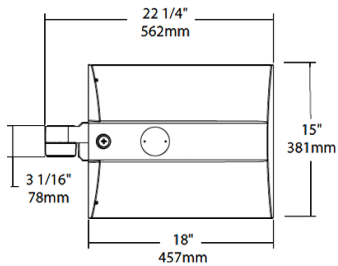

BUG Rating:

B3 U0 G3

Dimensions

Features

- 0-10V Dimming, standard
- 100,000-Hour LED lifespan

Ordering Matrix

Family	Distribution		Lumen Output	Mounting	CRI/Color Temp	Finish	Voltage/Driver	Sensor Options	Lightcloud Option
IVA	T4	-	100L	SF	730	K	H	/WS4	
	T2 = Type II T3 = Type III T4 = Type IV T5S = Type V Square FT = Forward Throw		45L = 4,500 lumens (38W) 75L = 7,500 lumens (67W) 100L = 10,000 lumens (94W) 130L = 13,000 lumens (117W)	PA = Universal Pole Adapter WM = Wall mount SF = Slipfitter	750 = 70CRI 5000K 740 = 70CRI 4000K 730 = 70CRI 3000K	Z = Bronze W = White G = Roadway Gray K = Black	U = 120-277V 0-10V Dimming H = 347-480V, 0-10V Dimming	Blank = No Options /WS = 8ft lens Wattstopper /WS2 = 20ft lens Wattstopper /WS4 = 40ft lens Wattstopper /7PR = 7-Pin receptacle	Blank = No Lightcloud® /LC = Lightcloud® Controller