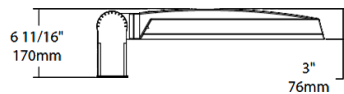

BUG Rating:

B3 U0 G3

Dimensions

Features

- 0-10V Dimming, standard
- 100,000-Hour LED lifespan

Ordering Matrix

Family	Distribution		Lumen Output	Mounting	CRI/Color Temp	Finish	Voltage/Driver	Sensor Options	Lightcloud Option
IVA	T4	-	100L	SF	730	K	H	/WS4	
	T2 = Type II T3 = Type III T4 = Type IV T5S = Type V Square FT = Forward Throw		45L = 4,500 lumens (38W) 75L = 7,500 lumens (67W) 100L = 10,000 lumens (94W) 130L = 13,000 lumens (117W)	PA = Universal Pole Adapter WM = Wall mount SF = Slipfitter	750 = 70CRI 5000K 740 = 70CRI 4000K 730 = 70CRI 3000K	Z = Bronze W = White G = Roadway Gray K = Black	U = 120-277V 0-10V Dimming H = 347-480V, 0-10V Dimming	Blank = No Options /WS = 8ft lens Wattstopper /WS2 = 20ft lens Wattstopper /WS4 = 40ft lens Wattstopper /7PR = 7-Pin receptacle	Blank = No Lightcloud® /LC = Lightcloud® Controller