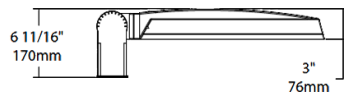

Power Factor:

99.8% at 120V, 96.7% at 277V

Dimensions

Features

0-10V Dimming, standard

100,000-Hour LED lifespan

Ordering Matrix

Family	Distribution		Lumen Output	Mounting	CRI/Color Temp	Finish	Voltage/Driver	Sensor Options	Lightcloud Option
IVA	T4	-	100L	SF	730	G	U	/WS4	
	T2 = Type II T3 = Type III T4 = Type IV T5S = Type V Square FT = Forward Throw		45L = 4,500 lumens (38W) 75L = 7,500 lumens (67W) 100L = 10,000 lumens (94W) 130L = 13,000 lumens (117W)	PA = Universal Pole Adapter WM = Wall mount SF = Slipfitter	750 = 70CRI 5000K 740 = 70CRI 4000K 730 = 70CRI 3000K	Z = Bronze W = White G = Roadway Gray K = Black	U = 120-277V 0-10V Dimming H = 347-480V, 0-10V Dimming	Blank = No Options /WS = 8ft lens Wattstopper /WS2 = 20ft lens Wattstopper /WS4 = 40ft lens Wattstopper /7PR = 7-Pin receptacle	Blank = No Lightcloud® /LC = Lightcloud® Controller