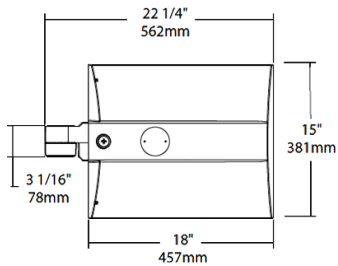

Power Factor:

99.8% at 120V, 96.7% at 277V

Dimensions

Features

0-10V Dimming, standard

100,000-Hour LED lifespan

Ordering Matrix

Family	Distribution		Lumen Output	Mounting	CRI/Color Temp	Finish	Voltage/Driver	Sensor Options	Lightcloud Option
IVA	T4	-	100L	SF	730	G	U	/WS4	
	T2 = Type II T3 = Type III T4 = Type IV T5S = Type V Square FT = Forward Throw		45L = 4,500 lumens (38W) 75L = 7,500 lumens (67W) 100L = 10,000 lumens (94W) 130L = 13,000 lumens (117W)	PA = Universal Pole Adapter WM = Wall mount SF = Slipfitter	750 = 70CRI 5000K 740 = 70CRI 4000K 730 = 70CRI 3000K	Z = Bronze W = White G = Roadway Gray K = Black	U = 120-277V 0-10V Dimming H = 347-480V, 0-10V Dimming	Blank = No Options /WS = 8ft lens Wattstopper /WS2 = 20ft lens Wattstopper /WS4 = 40ft lens Wattstopper /7PR = 7-Pin receptacle	Blank = No Lightcloud® /LC = Lightcloud® Controller