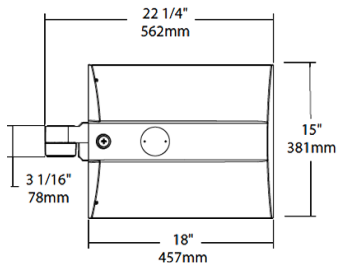

Power Factor:

99.8% at 120V, 96.7% at 277V

Dimensions

Features

- 0-10V Dimming, standard
- 100,000-Hour LED lifespan

Ordering Matrix

Family	Distribution		Lumen Output	Mounting	CRI/Color Temp	Finish	Voltage/Driver	Sensor Options	Lightcloud Option
IVA	T4	-	100L	SF	730	G	U	/WS	
	T2 = Type II T3 = Type III T4 = Type IV T5S = Type V Square FT = Forward Throw		45L = 4,500 lumens (38W) 75L = 7,500 lumens (67W) 100L = 10,000 lumens (94W) 130L = 13,000 lumens (117W)	PA = Universal Pole Adapter WM = Wall mount SF = Slipfitter	750 = 70CRI 5000K 740 = 70CRI 4000K 730 = 70CRI 3000K	Z = Bronze W = White G = Roadway Gray K = Black	U = 120-277V 0-10V Dimming H = 347-480V, 0-10V Dimming	Blank = No Options /WS = 8ft lens Wattstopper /WS2 = 20ft lens Wattstopper /WS4 = 40ft lens Wattstopper /7PR = 7-Pin receptacle	Blank = No Lightcloud® /LC = Lightcloud® Controller