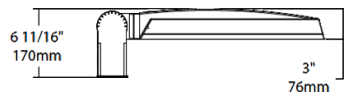

Power Factor:

99.8% at 120V, 96.7% at 277V

Dimensions

Features

- 0-10V Dimming, standard
- 100,000-Hour LED lifespan

Ordering Matrix

Family	Distribution		Lumen Output	Mounting	CRI/Color Temp	Finish	Voltage/Driver	Sensor Options	Lightcloud Option
IVA	T4	-	100L	SF	730	G	U	/WS	
	T2 = Type II T3 = Type III T4 = Type IV T5S = Type V Square FT = Forward Throw		45L = 4,500 lumens (38W) 75L = 7,500 lumens (67W) 100L = 10,000 lumens (94W) 130L = 13,000 lumens (117W)	PA = Universal Pole Adapter WM = Wall mount SF = Slipfitter	750 = 70CRI 5000K 740 = 70CRI 4000K 730 = 70CRI 3000K	Z = Bronze W = White G = Roadway Gray K = Black	U = 120-277V 0-10V Dimming H = 347-480V, 0-10V Dimming	Blank = No Options /WS = 8ft lens Wattstopper /WS2 = 20ft lens Wattstopper /WS4 = 40ft lens Wattstopper /7PR = 7-Pin receptacle	Blank = No Lightcloud® /LC = Lightcloud® Controller