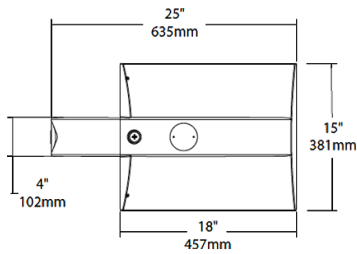

Power Factor:

99.8% at 120V, 96.7% at 277V

Dimensions

Features

- 0-10V Dimming, standard
- 100,000-Hour LED lifespan

Ordering Matrix

Family	Distribution		Lumen Output	Mounting	CRI/Color Temp	Finish	Voltage/Driver	Sensor Options	Lightcloud Option
IVA	T4	-	100L	PA	730	G	U	/WS4	
	T2 = Type II T3 = Type III T4 = Type IV T5S = Type V Square FT = Forward Throw		45L = 4,500 lumens (38W) 75L = 7,500 lumens (67W) 100L = 10,000 lumens (94W) 130L = 13,000 lumens (117W)	PA = Universal Pole Adapter WM = Wall mount SF = Slipfitter	750 = 70CRI 5000K 740 = 70CRI 4000K 730 = 70CRI 3000K	Z = Bronze W = White G = Roadway Gray K = Black	U = 120-277V 0-10V Dimming H = 347-480V, 0-10V Dimming	Blank = No Options /WS = 8ft lens Wattstopper /WS2 = 20ft lens Wattstopper /WS4 = 40ft lens Wattstopper /7PR = 7-Pin receptacle	Blank = No Lightcloud® /LC = Lightcloud® Controller