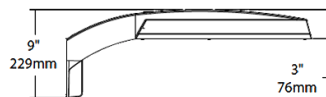

Power Factor:

99.8% at 120V, 96.7% at 277V

Dimensions

Features

- 0-10V Dimming, standard
- 100,000-Hour LED lifespan

Ordering Matrix

Family	Distribution		Lumen Output	Mounting	CRI/Color Temp	Finish	Voltage/Driver	Sensor Options	Lightcloud Option
IVA	T4	-	100L	PA	730	G	U	/WS4	
	T2 = Type II T3 = Type III T4 = Type IV T5S = Type V Square FT = Forward Throw		45L = 4,500 lumens (38W) 75L = 7,500 lumens (67W) 100L = 10,000 lumens (94W) 130L = 13,000 lumens (117W)	PA = Universal Pole Adapter WM = Wall mount SF = Slipfitter	750 = 70CRI 5000K 740 = 70CRI 4000K 730 = 70CRI 3000K	Z = Bronze W = White G = Roadway Gray K = Black	U = 120-277V 0-10V Dimming H = 347-480V, 0-10V Dimming	Blank = No Options /WS = 8ft lens Wattstopper /WS2 = 20ft lens Wattstopper /WS4 = 40ft lens Wattstopper /7PR = 7-Pin receptacle	Blank = No Lightcloud® /LC = Lightcloud® Controller