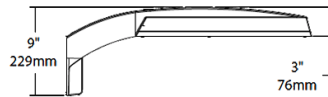

Technical Specifications (continued)

Electrical

Driver:

Class 2, 50/60Hz, 480V 4kV standard, 10kV optional

THD:

11.8% at 480V

Power Factor:

97.1% at 480V

7-Pin Receptacle:

ANSI C136.41 7-pin receptacle, compatible with wireless control systems

Other

Warranty:

RAB warrants that our LED products will be free from defects in materials and workmanship for a period of five (5) years from the date of delivery to the end user, including coverage of light output, color stability, driver performance and fixture finish. RAB's warranty is subject to all terms and conditions found at rablighting.com/warranty.

Buy American Act Compliance:

RAB values USA manufacturing! Upon request, RAB may be able to manufacture this product to be compliant with the Buy American Act (BAA). Please contact customer service to request a quote for the product to be made BAA compliant.

Optical

BUG Rating:

B3 U0 G3

Dimensions

Features

0-10V Dimming, standard

100,000-Hour LED lifespan