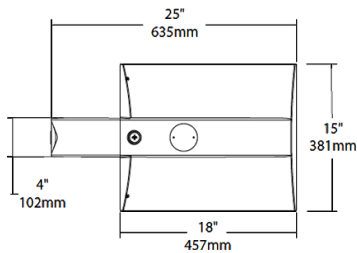

Technical Specifications (continued)

Electrical

Driver:

Class 2, 50/60Hz, 480V 4kV standard, 10kV optional

THD:

11.8% at 480V

Power Factor:

97.1% at 480V

7-Pin Receptacle:

ANSI C136.41 7-pin receptacle, compatible with wireless control systems

Other

Warranty:

RAB warrants that our LED products will be free from defects in materials and workmanship for a period of five (5) years from the date of delivery to the end user, including coverage of light output, color stability, driver performance and fixture finish. RAB's warranty is subject to all terms and conditions found at rablighting.com/warranty.

Buy American Act Compliance:

RAB values USA manufacturing! Upon request, RAB may be able to manufacture this product to be compliant with the Buy American Act (BAA). Please contact customer service to request a quote for the product to be made BAA compliant.

Optical

BUG Rating:

B3 U0 G3

Dimensions

Features

0-10V Dimming, standard

100,000-Hour LED lifespan