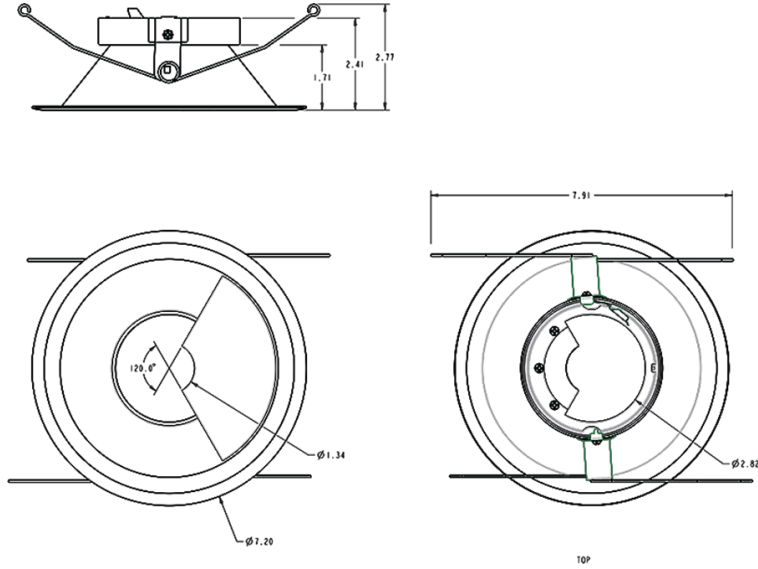

#### Trim Component:

This component must be ordered with HALITE housing and LED light engine in order to make a complete fixture.

## Dimensions