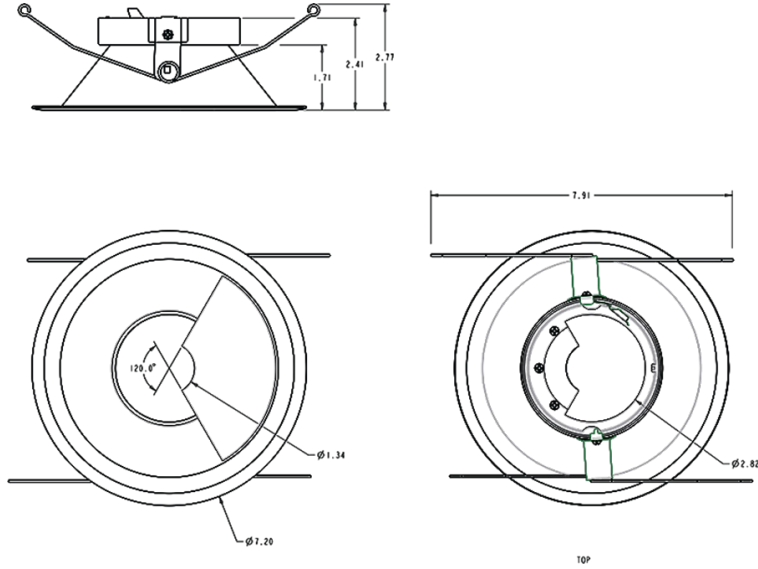

Photometrics are based on prorated reports. Contact the RAB Lighting Design department for the most up-to-date data.

Construction

Trim:

6" Round Wall Wash, Satin Nickel

Housing:

Precision die cast aluminum

Dimensions

Ordering Matrix

Family	Size	Shape	Type	Finish
HATRIM	6	R	WW	SA
	4 = 4" 6 = 6"	R = Round AR = Adjustable Round	Blank = Adjustable Downlight D = Downlight BF = Downlight Baffle WW = Wall Washer	A = Antique Bronze CU = Copper SA = Satin Nickel W = White M = Semi-Specular SW = Specular Cone, White Trim MW = Semi-Specular Cone, White Trim BW = Black Cone, White Trim