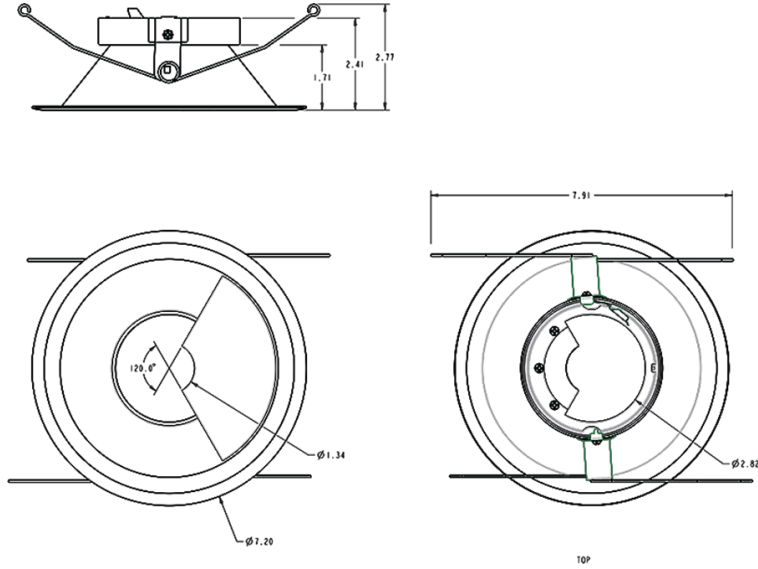

Dimensions

Ordering Matrix

Family	Size	Shape	Type	Finish
HATRIM	6	R	WW	M
	4 = 4" 6 = 6"	R = Round AR = Adjustable Round	Blank = Adjustable Downlight D = Downlight BF = Downlight Baffle WW = Wall Washer	A = Antique Bronze CU = Copper SA = Satin Nickel W = White M = Semi-Specular SW = Specular Cone, White Trim MW = Semi-Specular Cone, White Trim BW = Black Cone, White Trim