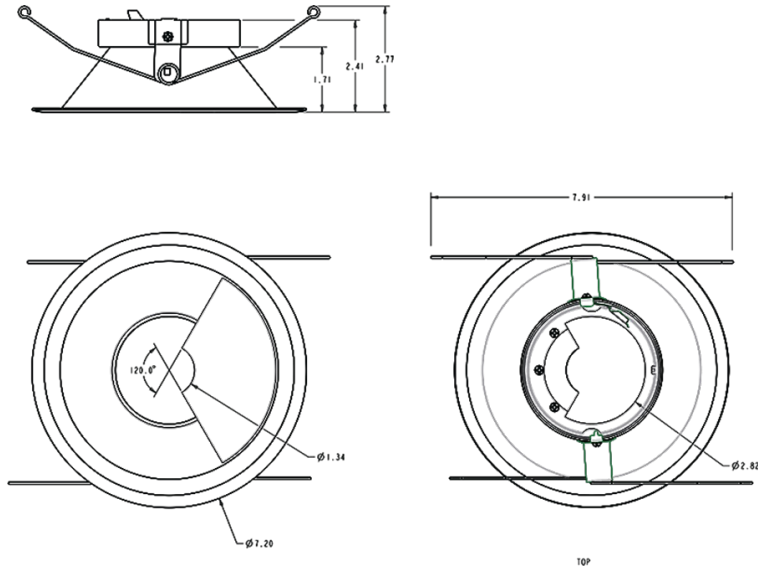

Dimensions

Ordering Matrix

Family	Size	Shape	Type	Finish
HATRIM	6	R	WW	A
	4 = 4" 6 = 6"	R = Round AR = Adjustable Round	Blank = Adjustable Downlight D = Downlight BF = Downlight Baffle WW = Wall Washer	A = Antique Bronze CU = Copper SA = Satin Nickel W = White M = Semi-Specular SW = Specular Cone, White Trim MW = Semi-Specular Cone, White Trim BW = Black Cone, White Trim