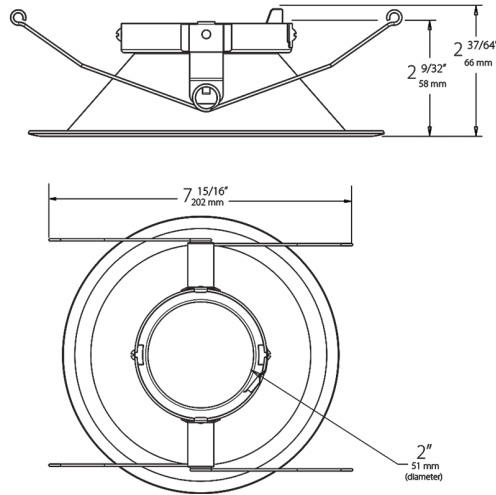

Construction

Trim:

6" Round Downlight, Satin Nickel

Housing:

Precision die cast aluminum

Green Technology:

Mercury and UV-free. RoHS compliant components. Polyester powder coat finish formulated without the use of VOCs or toxic heavy metals.

Dimensions

Ordering Matrix

Family	Size	Shape	Type	Finish
HATRIM	6	R	D	SA
	4 = 4" 6 = 6"	R = Round AR = Adjustable Round	Blank = Adjustable Downlight D = Downlight BF = Downlight Baffle WW = Wall Washer	A = Antique Bronze CU = Copper SA = Satin Nickel W = White M = Semi-Specular SW = Specular Cone, White Trim MW = Semi-Specular Cone, White Trim BW = Black Cone, White Trim