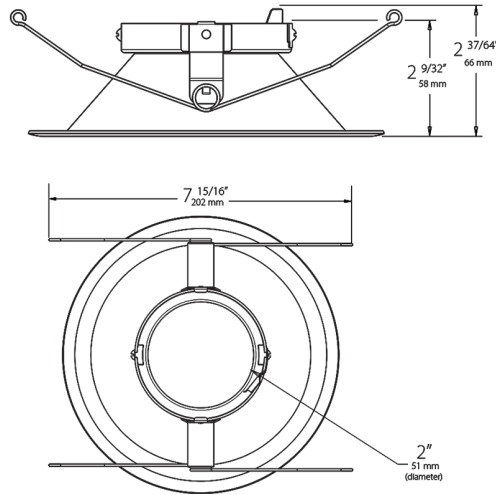

Color: Semi-specular cone white trim

Weight: 0.9 lbs

Project:	Type:
Prepared By:	Date:

Driver Info		LED Info	
Type:	Constant Current	Watts:	0W
120V:	0.48A	Color Temp:	N/A
208V:	0.32A	Color Accuracy:	N/A
240V:	0.28A	L70 Lifespan:	N/A
277V:	0.24A	Lumens:	3668
Input Watts:	0W	Efficacy:	N/A
Efficiency:	N/A		

Construction

Trim:

6" Round Downlight, Semi-Specular Cone, White Trim

Housing:

Precision die cast aluminum

Green Technology:

Mercury and UV-free. RoHS compliant components. Polyester powder coat finish formulated without the use of VOCs or toxic heavy metals.

Dimensions

Ordering Matrix

Family	Size	Shape	Type	Finish
HATRIM	6	R	D	MW
	4 = 4" 6 = 6"	R = Round AR = Adjustable Round	Blank = Adjustable Downlight D = Downlight BF = Downlight Baffle WW = Wall Washer	A = Antique Bronze CU = Copper SA = Satin Nickel W = White M = Semi-Specular SW = Specular Cone, White Trim MW = Semi-Specular Cone, White Trim BW = Black Cone, White Trim