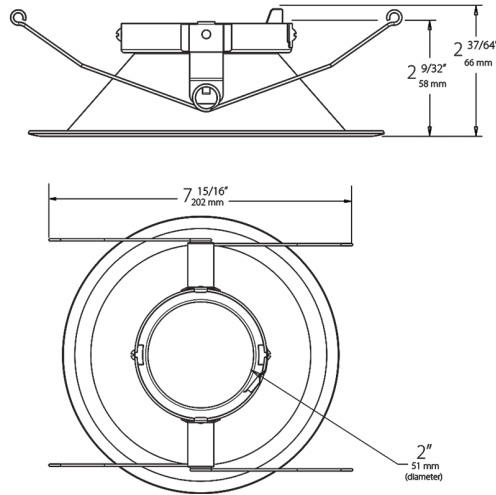

Dimensions

Ordering Matrix

Family	Size	Shape	Type	Finish
HATRIM	6	R	D	CU
	4 = 4" 6 = 6"	R = Round AR = Adjustable Round	Blank = Adjustable Downlight D = Downlight BF = Downlight Baffle WW = Wall Washer	A = Antique Bronze CU = Copper SA = Satin Nickel W = White M = Semi-Specular SW = Specular Cone, White Trim MW = Semi-Specular Cone, White Trim BW = Black Cone, White Trim