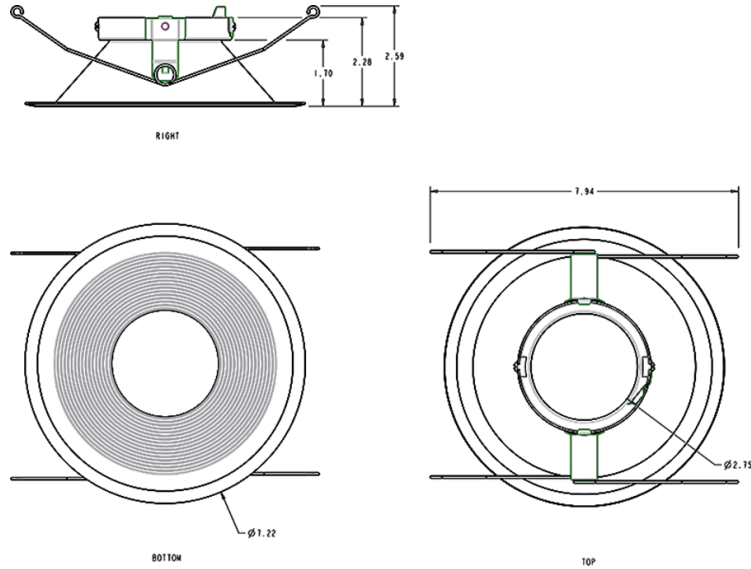

#### Trim Component:

This component must be ordered with HALITE housing and LED light engine in order to make a complete fixture.

## Dimensions