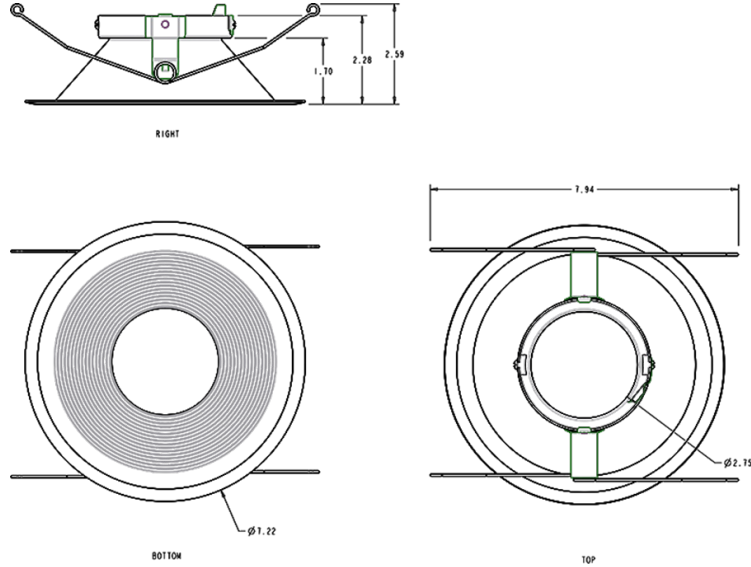

Dimensions

Ordering Matrix

Family	Size	Shape	Type	Finish
HATRIM	6	R	BF	BW
	4 = 4" 6 = 6"	R = Round AR = Adjustable Round	Blank = Adjustable Downlight D = Downlight BF = Downlight Baffle WW = Wall Washer	A = Antique Bronze CU = Copper SA = Satin Nickel W = White M = Semi-Specular SW = Specular Cone, White Trim MW = Semi-Specular Cone, White Trim BW = Black Cone, White Trim