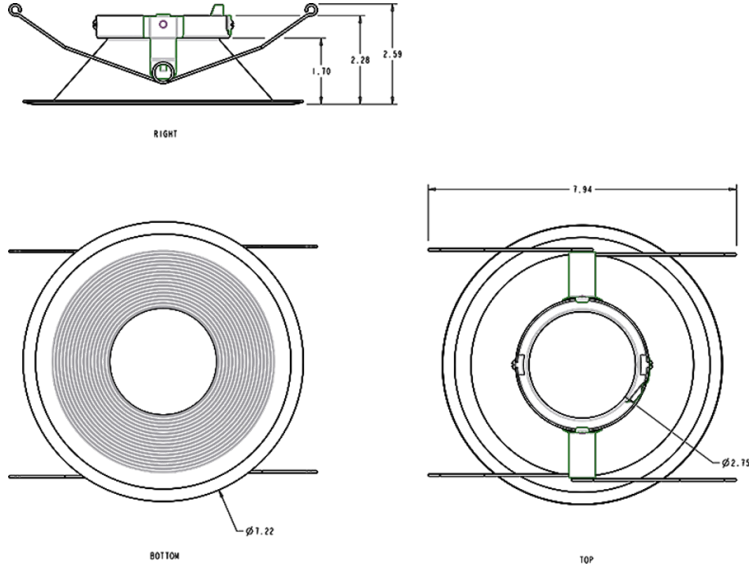

Dimensions

Ordering Matrix

Family	Size	Shape	Type	Finish
HATRIM	6	R	BF	A
	4 = 4" 6 = 6"	R = Round AR = Adjustable Round	Blank = Adjustable Downlight D = Downlight BF = Downlight Baffle WW = Wall Washer	A = Antique Bronze CU = Copper SA = Satin Nickel W = White M = Semi-Specular SW = Specular Cone, White Trim MW = Semi-Specular Cone, White Trim BW = Black Cone, White Trim