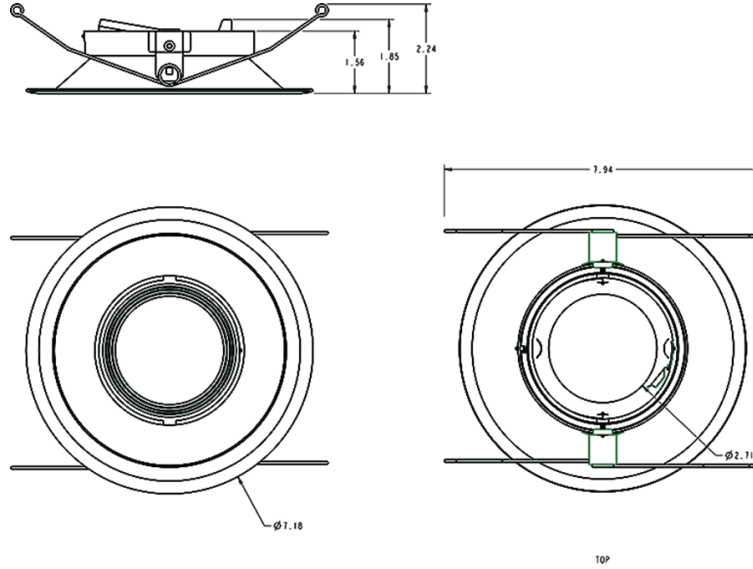

#### Trim Component:

This component must be ordered with HALITE housing and LED light engine in order to make a complete fixture.

## Dimensions