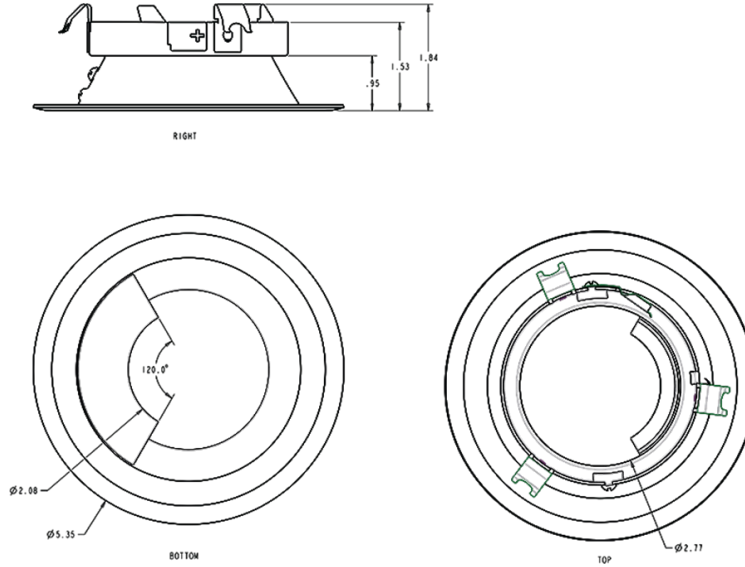

Photometrics are based on prorated reports. Contact the RAB Lighting Design department for the most up-to-date data.

Construction

Trim:

4" Round Wall Wash, White

Housing:

Precision die cast aluminum

Green Technology:

Dimensions

Ordering Matrix

Family	Size	Shape	Type	Finish
HATRIM	4	R	WW	W
	4 = 4"	R = Round	Blank = Adjustable Downlight	A = Antique Bronze
	6 = 6"	AR = Adjustable Round	D = Downlight	CU = Copper
			BF = Downlight Baffle	SA = Satin Nickel
			WW = Wall Washer	W = White
				M = Semi-Specular
				SW = Specular Cone, White Trim
				MW = Semi-Specular Cone, White Trim
				BW = Black Cone, White Trim