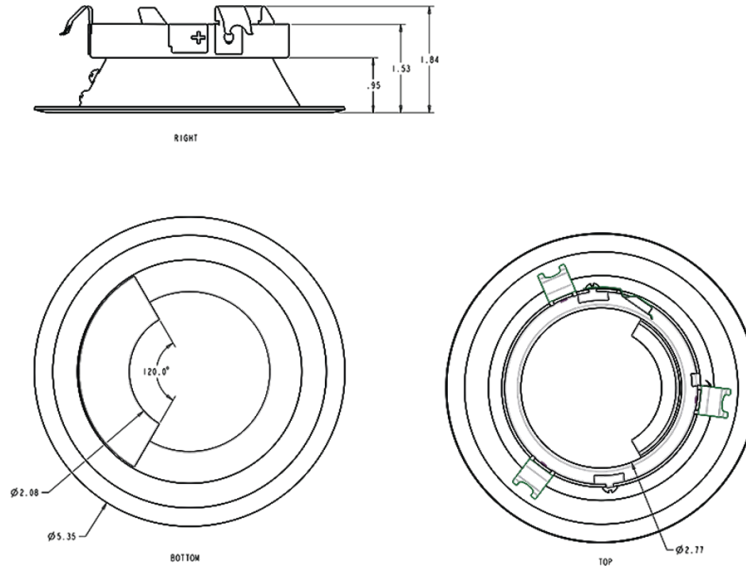

Color: Specular cone white trim

Weight: 0.7 lbs

Project:	Type:
Prepared By:	Date:

Driver Info		LED Info	
Type:	N/A	Watts:	0W
120V:	N/A	Color Temp:	N/A
208V:	N/A	Color Accuracy:	N/A
240V:	N/A	L70 Lifespan:	N/A
277V:	N/A	Lumens:	N/A
Input Watts:	0W	Efficacy:	N/A
Efficiency:	N/A		

Construction

Trim:

4" Round Wall Wash, Specular Cone, White Trim

Housing:

Precision die cast aluminum

Green Technology:

Mercury and UV-free. RoHS compliant components. Polyester powder coat finish formulated without the use of VOCs or toxic heavy metals.

Dimensions

Ordering Matrix

Family	Size	Shape	Type	Finish
HATRIM	4	R	WW	SW
	4 = 4"	R = Round	Blank = Adjustable Downlight	A = Antique Bronze
	6 = 6"	AR = Adjustable Round	D = Downlight	CU = Copper
			BF = Downlight Baffle	SA = Satin Nickel
			WW = Wall Washer	W = White
				M = Semi-Specular
				SW = Specular Cone, White Trim
				MW = Semi-Specular Cone, White Trim
				BW = Black Cone, White Trim