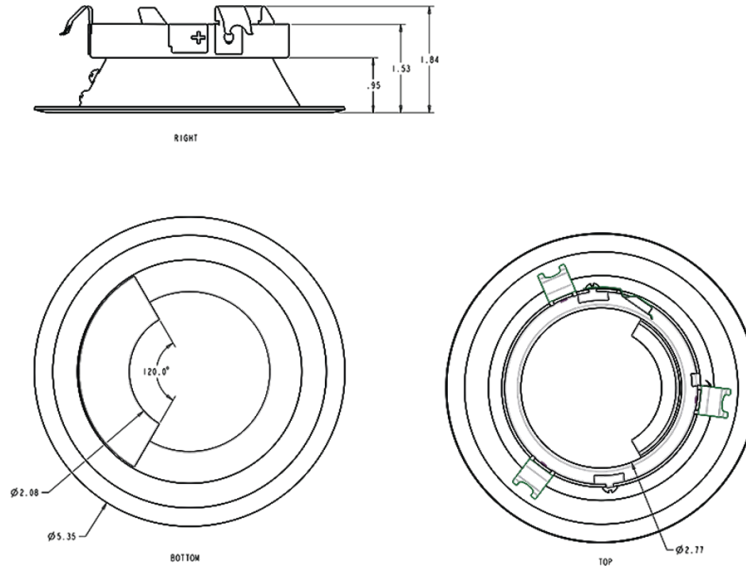

Dimensions

Ordering Matrix

Family	Size	Shape	Type	Finish
HATRIM	4	R	WW	M
	4 = 4"	R = Round	Blank = Adjustable Downlight	A = Antique Bronze
	6 = 6"	AR = Adjustable Round	D = Downlight	CU = Copper
			BF = Downlight Baffle	SA = Satin Nickel
			WW = Wall Washer	W = White
				M = Semi-Specular
				SW = Specular Cone, White Trim
				MW = Semi-Specular Cone, White Trim
				BW = Black Cone, White Trim