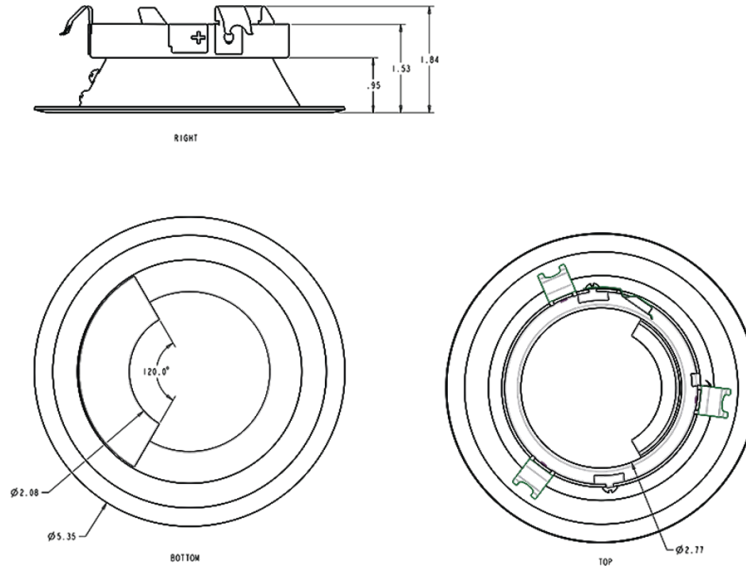

Dimensions

Ordering Matrix

Family	Size	Shape	Type	Finish
HATRIM	4	R	WW	CU
	4 = 4"	R = Round	Blank = Adjustable Downlight	A = Antique Bronze
	6 = 6"	AR = Adjustable Round	D = Downlight	CU = Copper
			BF = Downlight Baffle	SA = Satin Nickel
			WW = Wall Washer	W = White
				M = Semi-Specular
				SW = Specular Cone, White Trim
				MW = Semi-Specular Cone, White Trim
				BW = Black Cone, White Trim