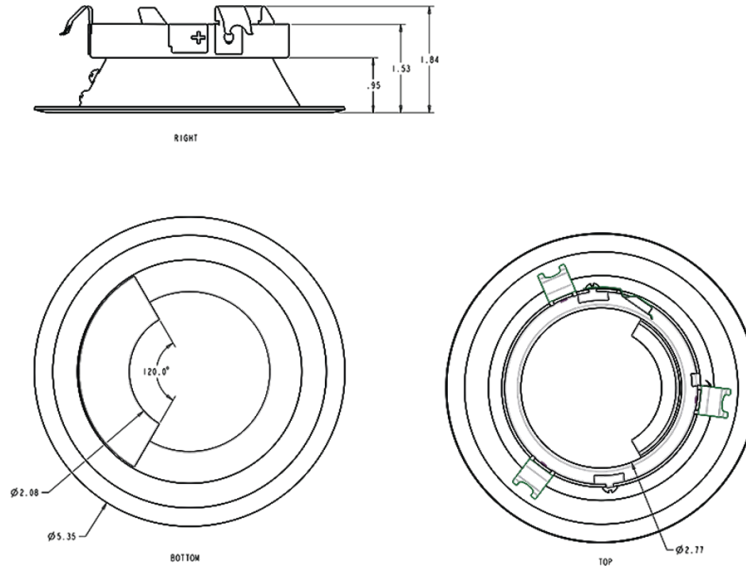

Dimensions

Ordering Matrix

Family	Size	Shape	Type	Finish
HATRIM	4	R	WW	A
	4 = 4"	R = Round	Blank = Adjustable Downlight	A = Antique Bronze
	6 = 6"	AR = Adjustable Round	D = Downlight	CU = Copper
			BF = Downlight Baffle	SA = Satin Nickel
			WW = Wall Washer	W = White
				M = Semi-Specular
				SW = Specular Cone, White Trim
				MW = Semi-Specular Cone, White Trim
				BW = Black Cone, White Trim