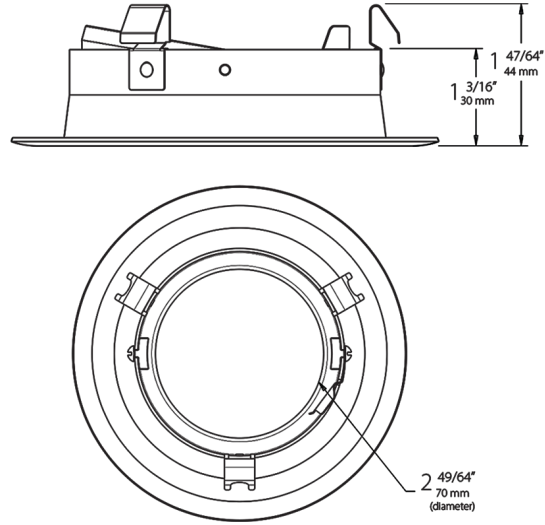

Color: Specular cone white trim

Weight: 0.6 lbs

Project:	Type:
Prepared By:	Date:

Driver Info		LED Info	
Type:	Constant Current	Watts:	0W
120V:	0.48A	Color Temp:	N/A
208V:	0.32A	Color Accuracy:	N/A
240V:	0.28A	L70 Lifespan:	N/A
277V:	0.24A	Lumens:	3696
Input Watts:	0W	Efficacy:	N/A
Efficiency:	N/A		

Construction

Trim:

4" Round Downlight, Specular Cone, White Trim

Housing:

Precision die cast aluminum

Green Technology:

Mercury and UV-free. RoHS compliant components. Polyester powder coat finish formulated without the use of VOCs or toxic heavy metals.

Dimensions

Ordering Matrix

Family	Size	Shape	Type	Finish
HATRIM	4	R	D	SW
	4 = 4"	R = Round	Blank = Adjustable Downlight	A = Antique Bronze
	6 = 6"	AR = Adjustable Round	D = Downlight	CU = Copper
			BF = Downlight Baffle	SA = Satin Nickel
			WW = Wall Washer	W = White
				M = Semi-Specular
				SW = Specular Cone, White Trim
				MW = Semi-Specular Cone, White Trim
				BW = Black Cone, White Trim