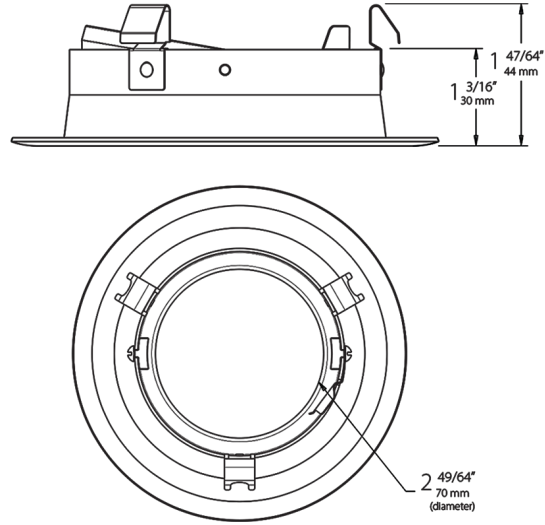

Dimensions

Ordering Matrix

Family	Size	Shape	Type	Finish
HATRIM	4	R	D	M
	4 = 4"	R = Round	Blank = Adjustable Downlight	A = Antique Bronze
	6 = 6"	AR = Adjustable Round	D = Downlight	CU = Copper
			BF = Downlight Baffle	SA = Satin Nickel
			WW = Wall Washer	W = White
				M = Semi-Specular
				SW = Specular Cone, White Trim
				MW = Semi-Specular Cone, White Trim
				BW = Black Cone, White Trim