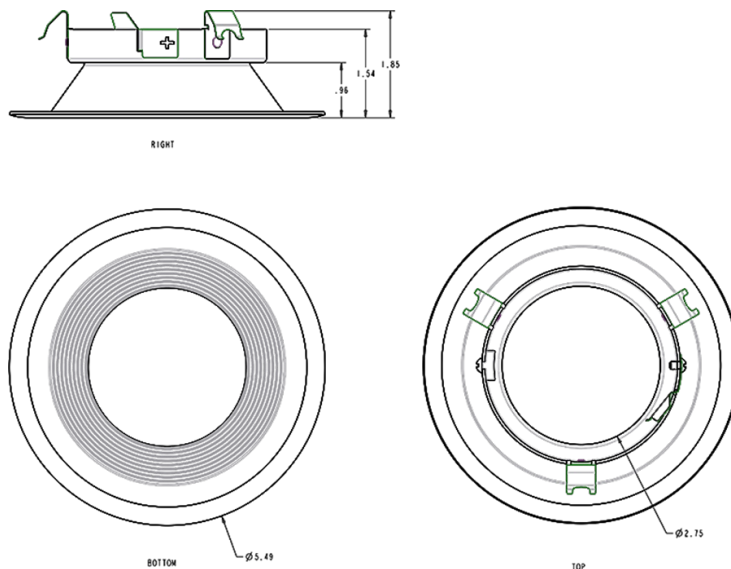

Finish:

Formulated for high-durability and long lasting color

Other

Trim Component:

This component must be ordered with HALITE housing and LED light engine in order to make a complete fixture.

Warranty:

RAB warrants that our LED products will be free from defects in materials and workmanship for a period of five (5) years from the date of delivery to the end user, including coverage of light output, color stability, driver performance and fixture finish.

Dimensions

Ordering Matrix

Family	Size	Shape	Type	Finish
HATRIM	4	R	BF	CU
	4 = 4"	R = Round	Blank = Adjustable Downlight	A = Antique Bronze
	6 = 6"	AR = Adjustable Round	D = Downlight	CU = Copper
			BF = Downlight Baffle	SA = Satin Nickel
			WW = Wall Washer	W = White
				M = Semi-Specular
				SW = Specular Cone, White Trim
				MW = Semi-Specular Cone, White Trim
				BW = Black Cone, White Trim