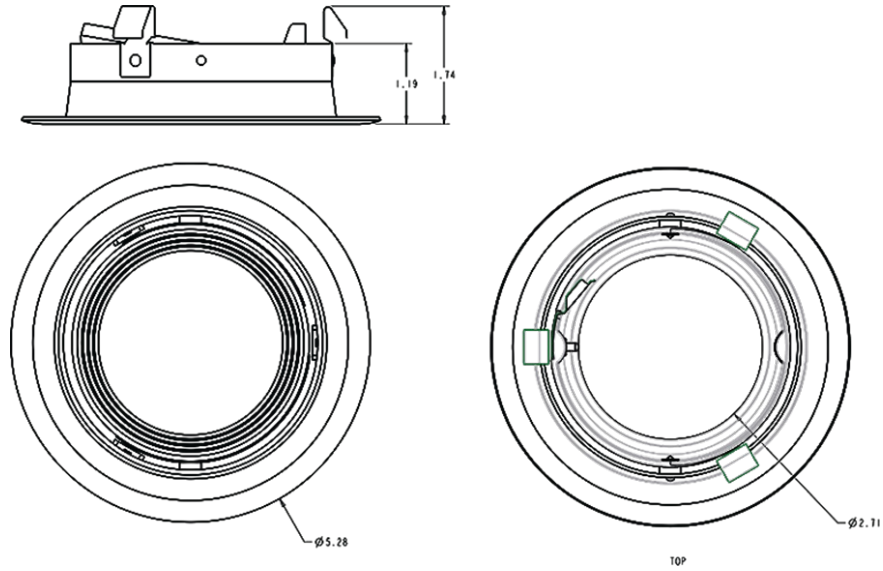

Dimensions

Ordering Matrix

Family	Size	Shape	Type	Finish
HATRIM	4	AR		A
	4 = 4"	R = Round	Blank = Adjustable Downlight	A = Antique Bronze
	6 = 6"	AR = Adjustable Round	D = Downlight	CU = Copper
			BF = Downlight Baffle	SA = Satin Nickel
			WW = Wall Washer	W = White
				M = Semi-Specular
				SW = Specular Cone, White Trim
				MW = Semi-Specular Cone, White Trim
				BW = Black Cone, White Trim